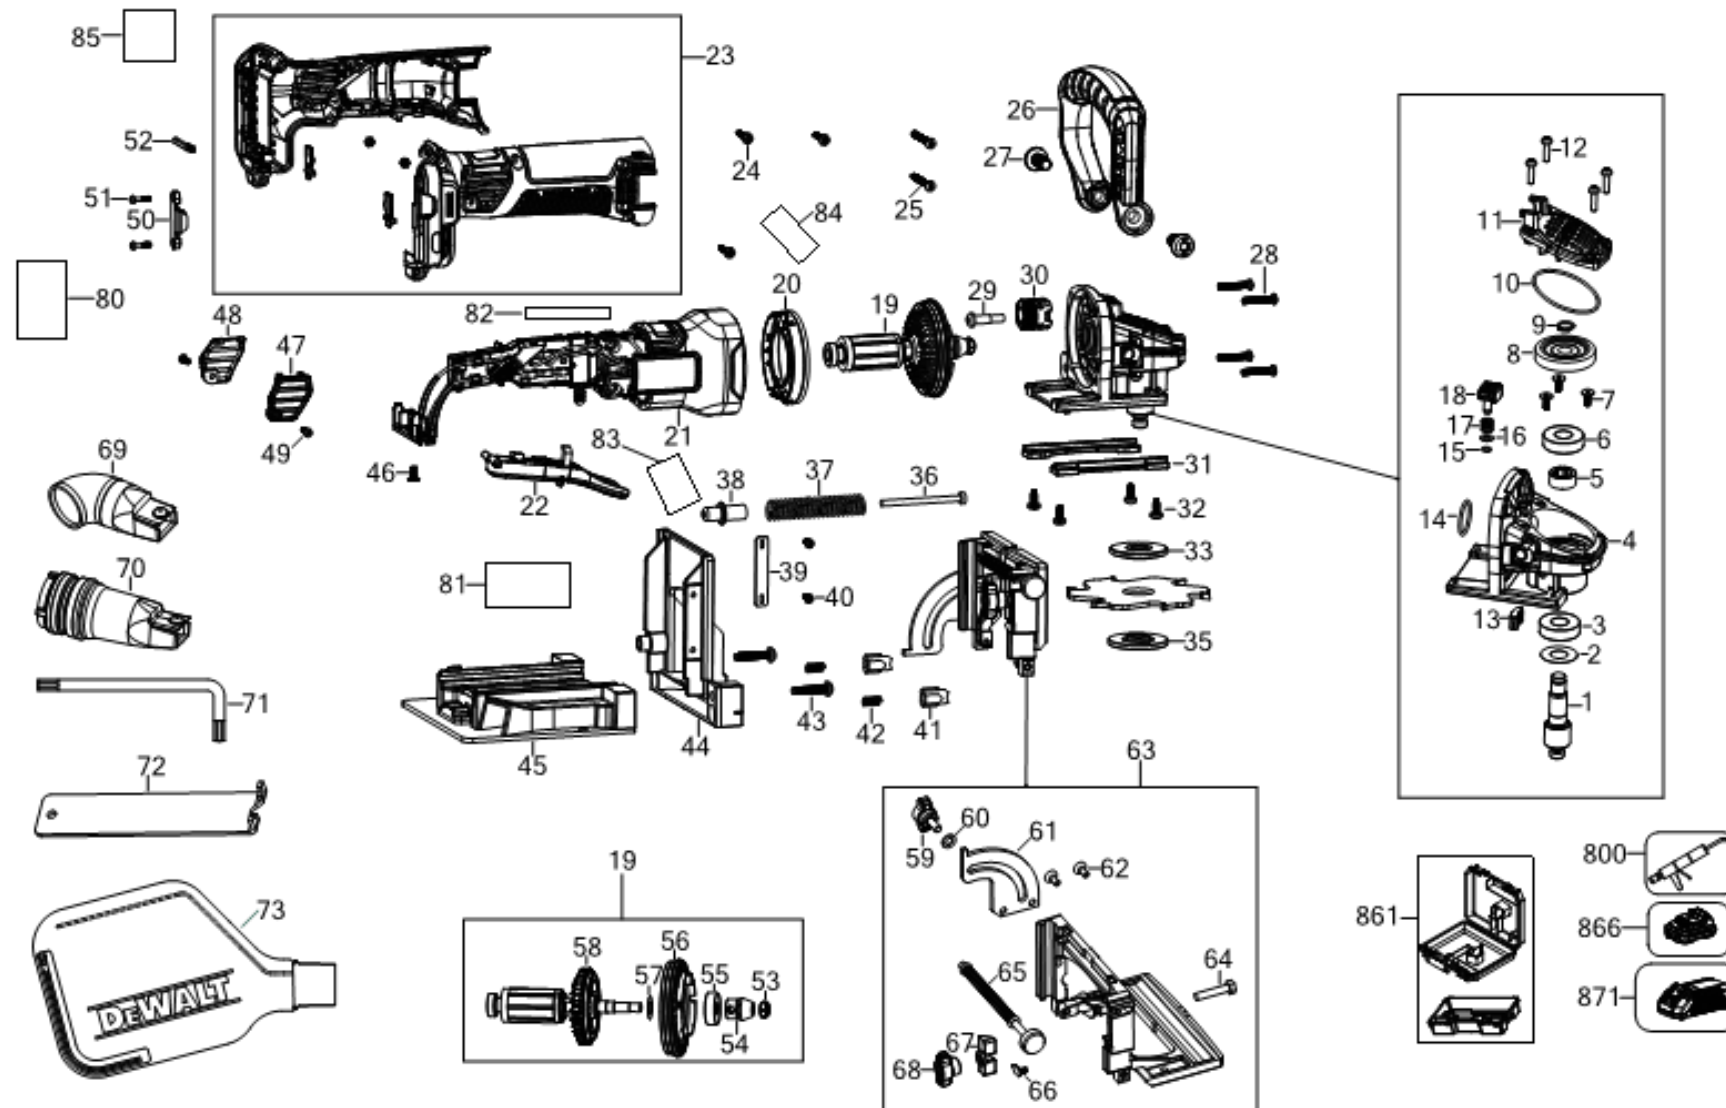

DEWALT

DCW682

Typ
1

E21131

www.2helpU.com

21/02/2022

©

Parts List DCW682P2 JOINTER GROOVER 1

Item	Part Number	Qty	Part Description	General Description	Other Info	Repair Inst	Markets
1	N863872	1	SPINDLE	M10	M10	No	QW
2	638229-00	1	WASHER			No	QW
3	N150961	1	BEARING			No	QW
4	N863859	1	GEARCASE			No	QW
5	N095815	1	SLEEVE			No	QW
6	N150961	1	BEARING			No	QW
7	N118088	3	SCREW			No	QW
8	N153126	1	GEAR			No	QW
9	444793-00	1	CIRCLIP			No	QW
10	N094024	1	O RING			No	QW
11	N116180	1	GEARCASE COVER			No	QW
12	N122904	4	SCREW			No	QW
13	N489769	1	PLUG			No	QW
14	N119639	1	O RING			No	QW
15	N094012	1	O RING			No	QW
16	N447838	1	WASHER			No	QW
17	N092954	1	SPRING			No	QW
18	N181767	1	SPINDLE LOCK			No	QW
19	N769802	1	ROTOR SA			No	QW
20	N478435	1	BAFFLE			No	QW
21	NA146296	1	MOTOR SA	SA MOTOR AND MODULE	EURO	No	QW
22	N471601	1	PADDLE			No	QW
23	NA152438	1	HANDLE SA	EURO	EURO	No	QW
24	330019-04	3	SCREW			No	QW
25	330065-33	2	SCREW			No	QW
26	N863904	1	HANDLE			No	QW
27	330045-32	2	SCREW			No	QW
28	330065-31	4	PLASTIC SCREW			No	QW
29	147791-00	1	SCREW			No	QW
30	NA033471	1	DEPTH STOP			No	QW
31	147736-01	2	PAD			No	QW
32	330045-05	4	SCREW			No	QW